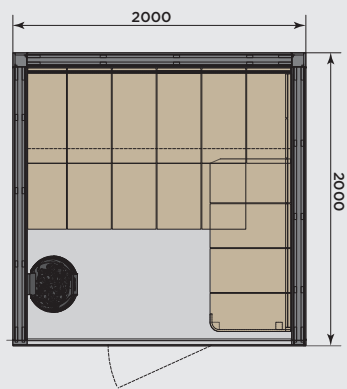

Relax - and enjoy the healing heat of the Ventura sauna!

Features

- Easy installation
- Versatile material selection (Ventura panels always inside the cabin)
- Streamlined look with full glass front and enhanced Ventura panels
- Measures and lay-out easily modifiable
- Enhanced PIR insulation
- Available as a hybrid sauna

Product details

- High performance (PIR insulation) for energy efficiency
- Glass wall made of single pane 8mm tempered glass
- Ventura benches with high quality ash veneer on top
- External and internal panels with high quality ash veneer on top
- Wall thickness ca. 100mm width
- Sauna heater sold separately

SHV1620

SHV2020

Wall material

Ash

Bench material

Ash

Technical details	SHV1620	SHV2020
Persons	1-3	1-6
Width x Depth x Height	2000x1600x2100	2000x2000x2100
Net weight, kg	315	360
Recommended heating output, kW	4-6	9-16