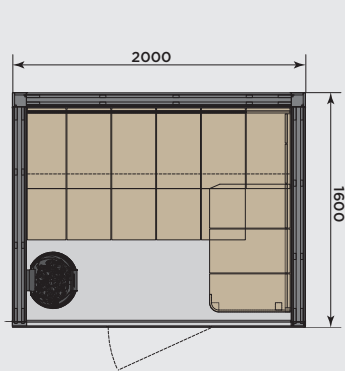

VENTURA

#healingwithheat

VENTURA

The Harvia Ventura sauna cabin is our modern flagship sauna cabin with a versatile material selection and easy-to-assemble structure. The streamlined design of the Ventura sauna cabin pleases your eyes and provides the ultimate sauna experience.

Relax - and enjoy the healing heat of the Ventura sauna!

Features

- Easy installation
- Versatile material selection (Ventura panels always inside the cabin)
- Streamlined look with full glass front and enhanced Ventura panels
- Measures and lay-out easily modifiable
- Enhanced PIR insulation
- Available as a hybrid sauna

Product details

- High performance (PIR insulation) for energy efficiency
- Glass wall made of single pane 8mm tempered glass
- Ventura benches with high quality ash veneer on top
- External and internal panels with high quality ash veneer on top
- Wall thickness ca. 100mm width
- Sauna heater sold separately

SHV1620

SHV2020

Wall material

Ash

Bench material

Ash

Technical details	SHV1620	SHV2020
Persons	1-3	1-6
Width x Depth x Height	2000x1600x2100	2000x2000x2100
Net weight, kg	315	360
Recommended heating output, kW	4-6	9-16