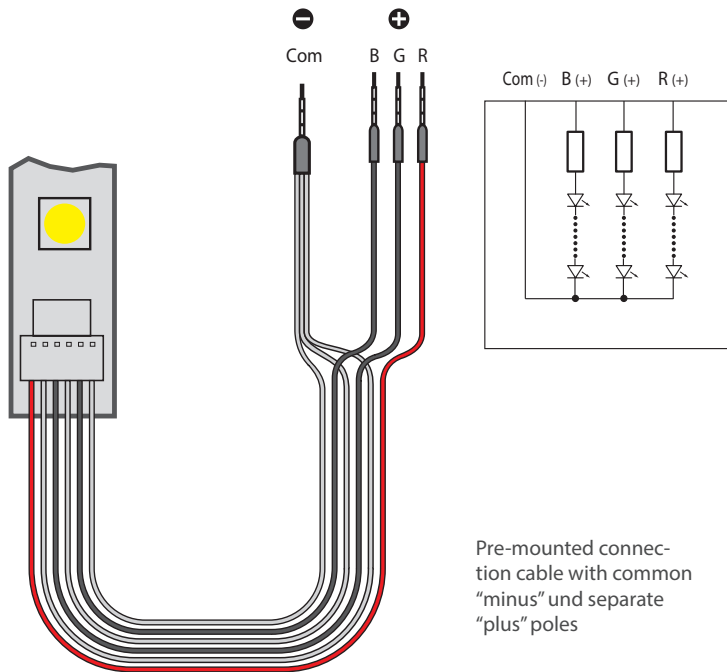

Very high light powerful and brilliant colour reproduction.

Features and benefits:

- Specially designed for steam rooms.
- Very high heat resistance, protection class IP65.
- With mounting holes for quick installation on any flat surface.
- RGB coloured light and warm white light type (3000 K).
- High durability thanks to robust aluminium profile and transparent resin sealing.
- Up to 160 lumen light output per watt
- Dimmable (voltage based)
- Available in 8 lengths from 35,5 to 250 cm.
- Made in Germany quality from EOS

Specifications:

Power rating:	3,0 W - 20 W depending on length <i>(max. 2 A per connection wire)</i>
Voltage:	24 V DC, dimmable
Colour:	RGB (red/green/blue and mixed colours) or warm white (3000 K)
Connection:	RGB - 4 cable ends with ferrules, White light - 2 cable ends with ferrules Pre-assembled 5 m connection cable
Ambient temperature	max. 70 °C <i>(unsuitable for corrosive atmosphere)</i>
Size:	20 x 9 mm (W x H) Length variable 355 - 2500 mm

pre-mounted 5 m connection cable

mounting holes

U-shape aluminium profile

MADE IN GERMANY

Connection

Mounting place in steam baths

Applicable for steam bath cabins in areas such as the cabin ceiling or under the benches. Never mount it directly above or in the ambient space of steam nozzle and therefore the steam jet.